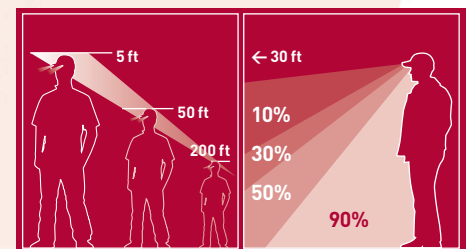

Don’t venture into the outdoors without your SolarLightCap from 2C.

When you’re in the forest and it starts to get dark, it’s not a problem. Simply push the button on the peak of your cap and you’ve got a warm light shining at a carefully calculated angle, away from your face and other people’s eyes, out to about 6 feet in front of you...with your choice of full beam, variable dimmer settings and flashing modes. There’s even an emergency/SOS flash in case you’re in trouble and need to signal your location.

It has taken 2C nearly 5 years to develop the SolarLightCap using NewGreenThinking and special 2CTechnology to maximize performance within a good looking, ergonomic design that has already been judged a TechnoFashion Award Winner.

Smart design combined with real functionality – get your SolarLightCap now.

Sometimes the simplest ideas are the best and what could be better than a cap you wear during the day like a normal cap (recharging itself in the process) that then becomes a light when it gets darks. No need for batteries. You don’t need a spare hand to carry the flashlight. Use your head with a SolarLightCap.

And once you’ve got one, you’ll discover dozens of uses for it.