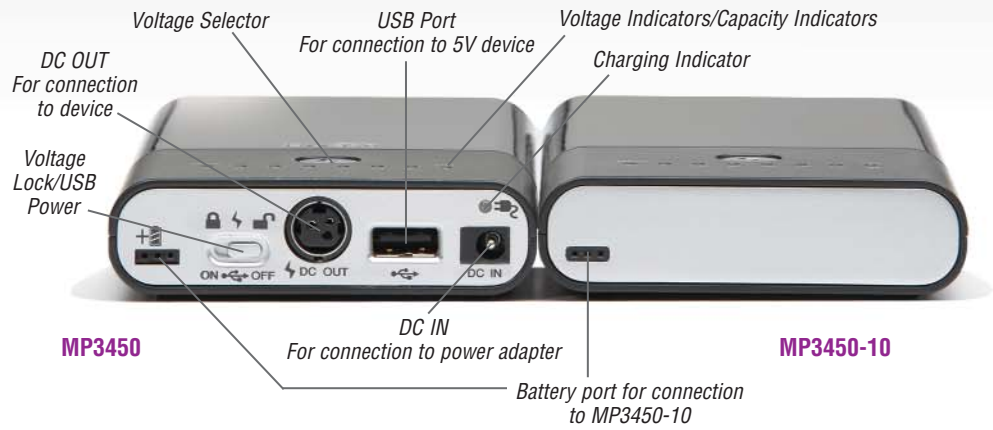

3 EASY STEPS!

1. Connect the adapter.
2. Select the voltage.
3. Connect your device and power away.